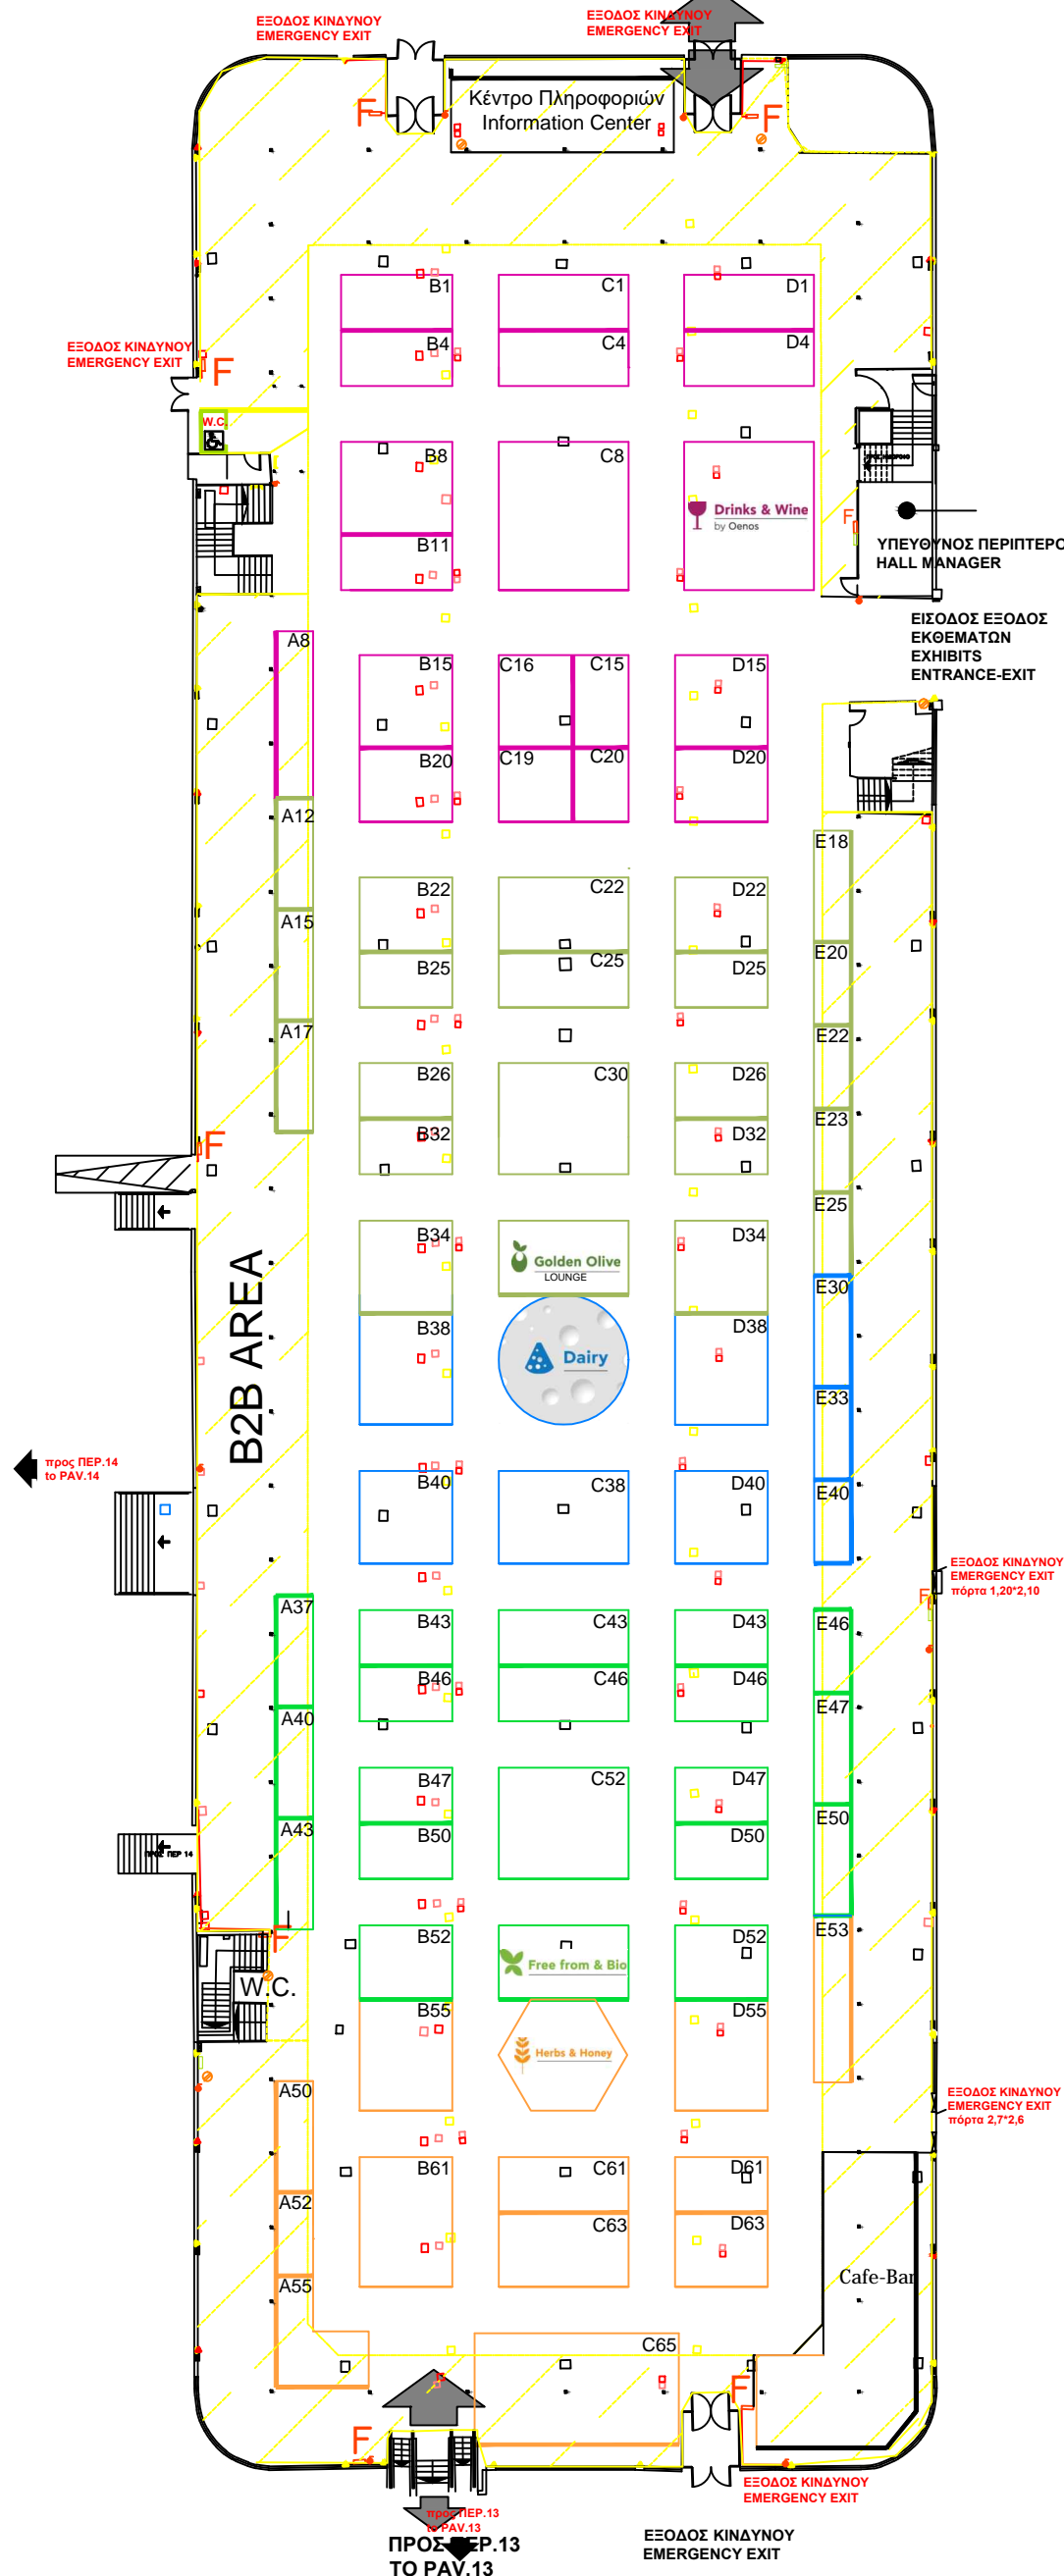

ΕΙΣΟΔΟΣ - ΕΞΟΔΟΣ
ENTRANCE - EXIT

ΔΙΕΘΝΗΣ
ΕΚΘΕΣΗ
ΤΡΟΦΙΜΩΝ &
ΠΟΤΩΝ

ΠΕΡΙΠΤΕΡΟ
PAVILION
ΚΛΙΜΑΚΑ 1:400
SCALE

15

Θεματικά Σαλόνια / Themed Lounges

Drinks & Wine
by Oenos

Golden Olive

Free from & Bio

Dairy

Herbs & Honey

May 16, 2024 - 3:30pm

ΗΛΕΚΤΡΟΛΟΓΙΚΟΙ ΠΙΝΑΚΕΣ, ΚΑΙΜΑΤΙΣΤΙΚΕΣ ΜΟΝΑΔΕΣ, ΠΥΡΟΣΒΕΣΤΙΚΕΣ ΦΩΛΙΑ & ΕΞΟΔΟΙ ΚΙΝΔΥΝΟΥ ΝΑ ΕΙΝΑΙ ΠΡΟΣΒΑΣΙΜΕΣ!

TECHNICAL DETAILS

- HOUSING FOR WATER SUPPLY AND SEWERAGE
- HOUSING FOR ELECTRIC POWER
- ELECTRICAL BOXES
- FIRE EXTINGUISHER
- FIRE EXTINGUISHER ON WHEELS
- TELEPHONE LINES
- ELECTRICAL POWER OUTLET
- TELEPHONE CONNECTOR
- HEIGHT 2.50-5.50m
- LOADING AREA 4438.80m²
- COLUMNS 15x15cm

- ΠΡΙΖΑΔΕΗ
- ΠΡΙΖΑΔΕΗ 1
- ΠΡΙΖΑΟΤΕ
- ΔΙΑΚΟΠΤΗΣ
- ΠΥΡΟΣΒΕΣΤΙΚΟΣ ΣΥΝΑΓΕΡΜΟΣ
- ΤΡΟΧΗΛΑΤΟΣ ΠΥΡΟΣΒΕΣΤΗΡΑΣ
- ΦΡΕΑΤΙΟ ΑΠΟΧΕΤΕΥΣΗΣ
- ΦΡΕΑΤΙΟ ΔΕΗ
- ΦΡΕΑΤΙΟ ΝΕΡΟΥ
- ΦΡΕΑΤΙΟ ΝΕΚΡΟ
- ΦΡΕΑΤΙΟ ΟΤΕ
- ΦΡΕΑΤΙΟ ΟΤΕ-ΝΕΡΟΥ
- ΠΙΝΑΚΑΣ ΔΕΗ
- ΠΑΡΟΧΗ ΑΠΟΧΕΤΕΥΣΗΣ
- ΠΑΡΟΧΗ ΡΕΥΜΑΤΟΣ
- ΤΗΛΕΦΩΝΙΚΟΣ ΘΑΛΑΜΟΣ
- ΠΥΡΟΣΒΕΣΤΙΚΗ ΦΩΛΙΑ
- ΚΟΛΩΝΑ 15x15 cm
- ΣΤΑΘΜΟΣ ΕΡΓΑΛΕΙΩΝ

ΣΤΟ ΧΩΡΟ ΚΑΤΩ ΑΠΟ ΗΜΙΟΡΟΦΟ ΑΝΩΤΕΡΟ ΥΨΟΣ ΚΑΤΑΣΚΕΥΗΣ 2.50m max CONSTRUCTION HEIGHT UNDER MEZZANINE 2.50m

ΚΤΙΡΙΟ Νο 15
ΙΣΟΓΕΙΟ
ΚΛΙΜΑΚΑ 1:400
ΣΤΟΙΧΕΙΑ ΚΤΙΡΙΟΥ
ΩΦ. ΕΜΒΑΔΟ 4438.80 M²
ΠΕΡΙΜΕΤΡΙΚΟ ΥΨΟΣ : 2.50
ΚΕΝΤΡΙΚΟ ΥΨΟΣ : 5.50